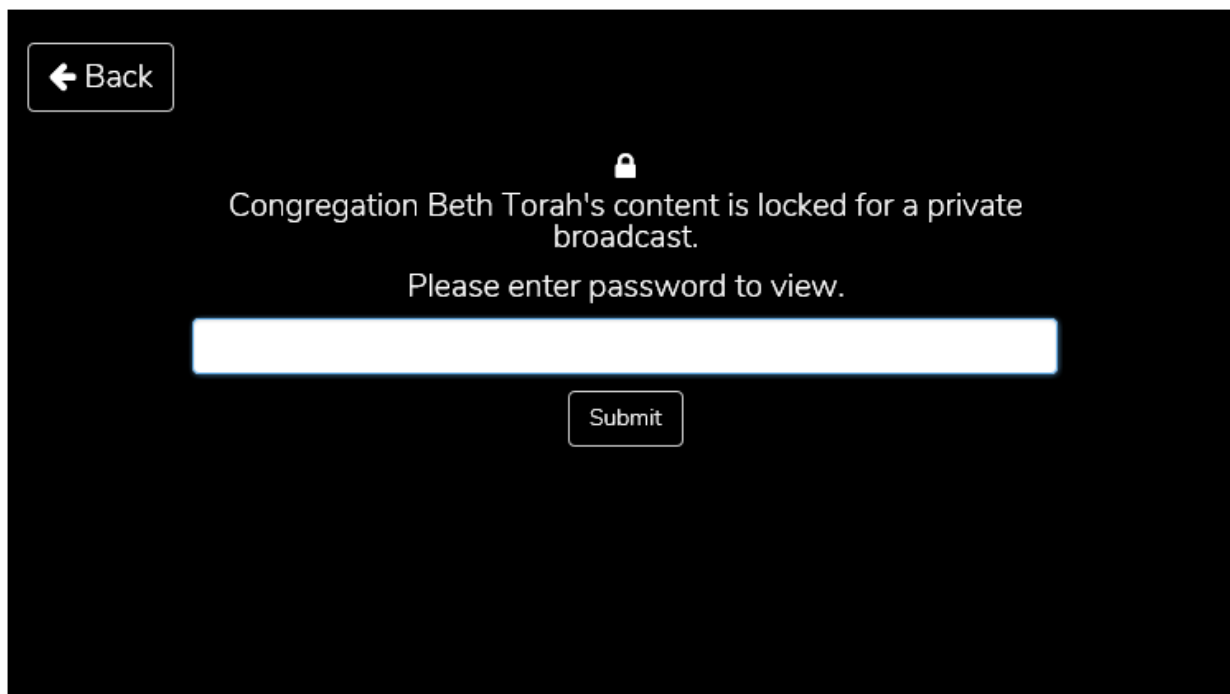

There will be a hyperlink in the email that will take you to a page that will look similar to—

By clicking on the—

You will be taken to the login screen where you will enter the password from the email. Note the password changes every month so you will not be able to use the same password forever.

The login screen will look similar to

Enter the password in the box provided, select Submit and you will be taken to the broadcast.

Note: If you login before the broadcast actually starts you may need to refresh your browser to see it.